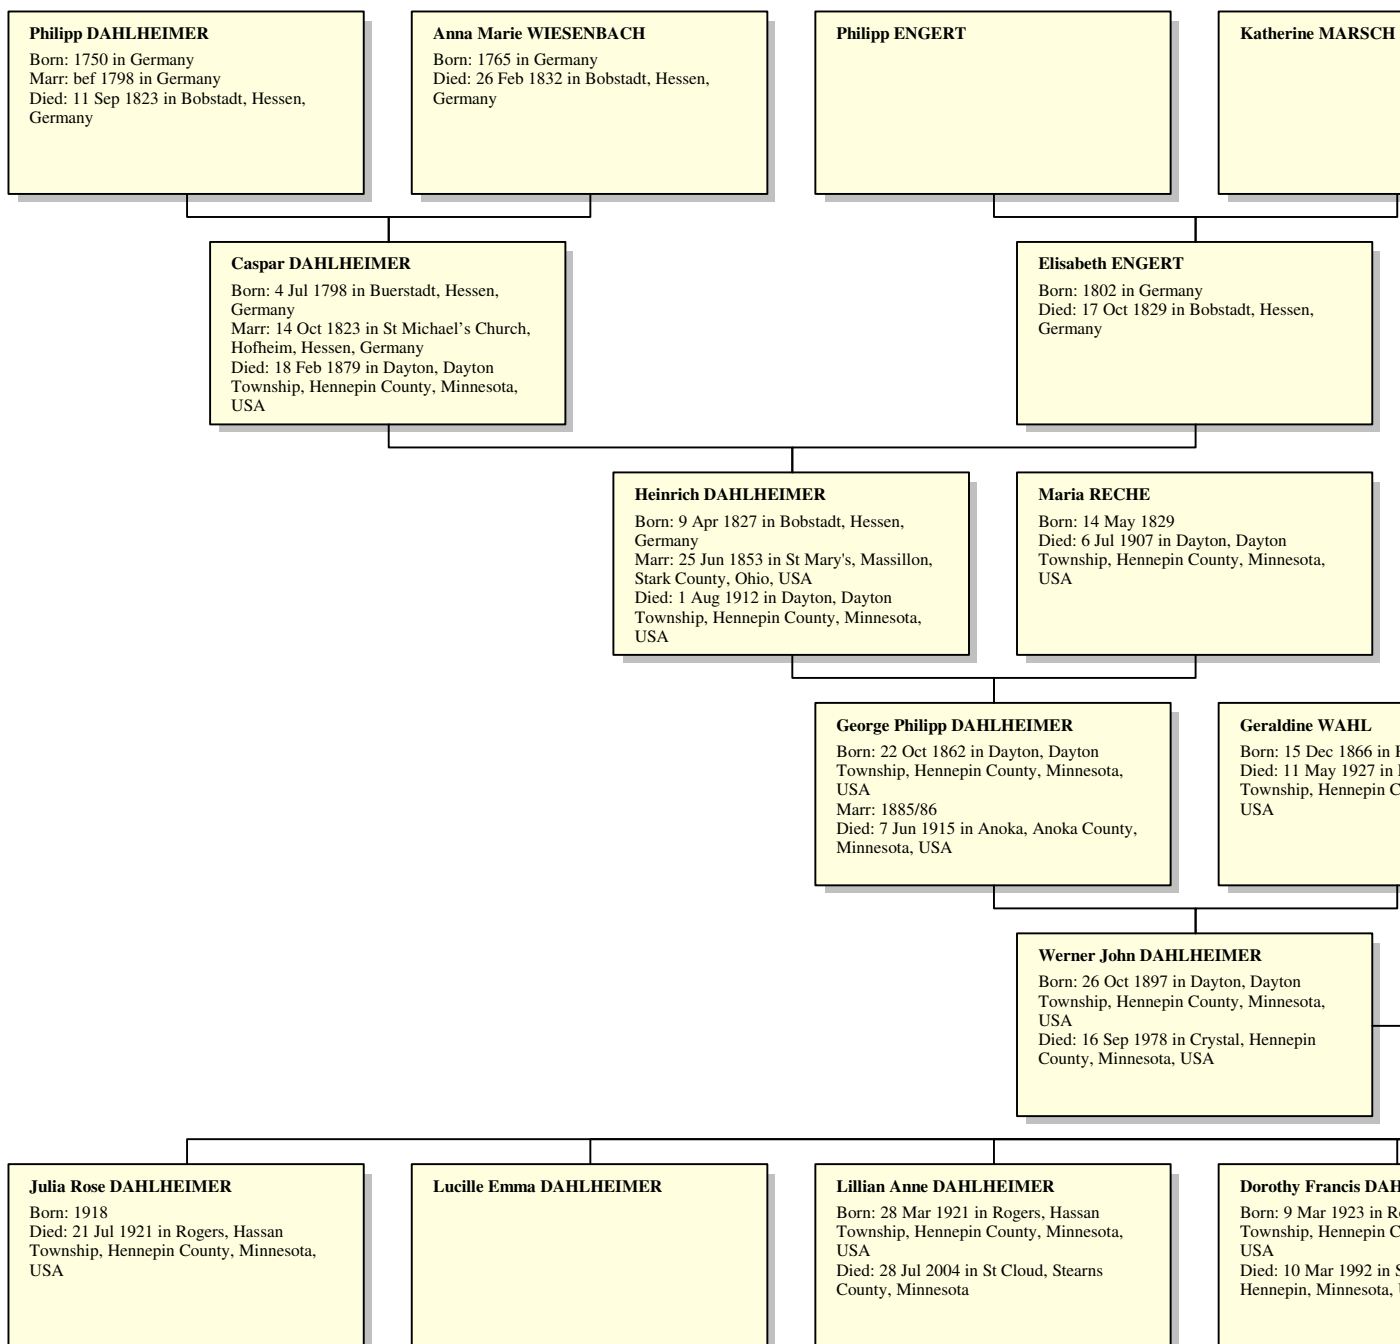

Wall Chart - A

ancestors and Children of Werner Dahlheimer

Hanover, Germany
Rogers, Hassan
County, Minnesota,

Emily Eleanor BEBEAU
Born: 4 Sep 1898 in Osseo, Hennepin
County, Minnesota, USA
Marr: 7 Nov 1917 in St Vincent-de-Paul,
Osseo, Hennepin County, Minnesota, USA
Died: 30 Apr 1991 in New Hope, Hennepin
County, Minnesota, USA

ILHEIMER
ogers, Hassan
ounty, Minnesota,
St Louis Park,
USA

George Floyd DAHLHEIMER

Harvey Bernard DAHLHEIMER

Howard Anthony DAHLHEIMER

Marlene Je

anne DAHLHEIMER